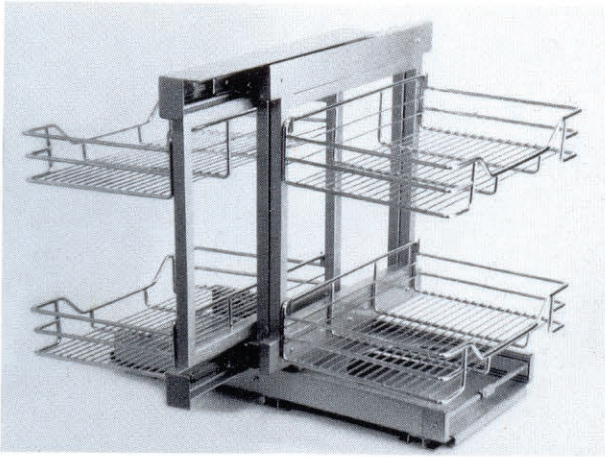

Pullout Storage

“ For the tallest of bottles and fattest of bags ! ”

GRAIN TROLLEY BASE MOUNTED

Code	Size (in mm)		
	W	H	D
152012	374	498	304
172012	425	498	304
192012	476	498	304
212012	527	498	304

BOTTLE PULLOUT (2 SHELF)

Code	Size (in mm)		
	W	H	D
42018	100	498	450
62018	150	498	450
82018	200	498	450

BOTTLE PULLOUT (3 SHELF)

Code	Size (in mm)		
	W	H	D
42021	100	498	430
62022	150	498	430
82021	200	498	430

MULTI ORGANISER

Size (in inches)			
W	H	D	
12	20	21	

ELITE BOTTLE PULLOUT

MAGIC CORNER

MAGIC CROUSEL

TALL UNIT

Size (in inches)		
W	D	H
15	20	48
15	20	72
15	20	84

PANTRY UNIT

Size (in inches)		
W	D	H
15	14	72