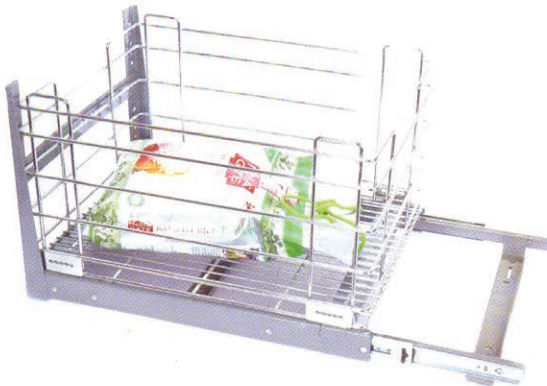

Pullout Storage

“ For the tallest of bottles and fattest of bags ! ”

GRAIN TROLLEY BASE MOUNTED

Code	Size (in mm)		
	W	H	D
152012	374	498	304
172012	425	498	304
192012	476	498	304
212012	527	498	304

BOTTLE PULLOUT (2 SHELF)

Code	Size (in mm)		
	W	H	D
42018	100	498	450
62018	150	498	450
82018	200	498	450

BOTTLE PULLOUT (3 SHELF)

Code	Size (in mm)		
	W	H	D
42021	100	498	430
62022	150	498	430
82021	200	498	430

MULTI ORGANISER

Size (in inches)			
W	H	D	
12	20	21	

ELITE BOTTLE PULLOUT

MAGIC CORNER

MAGIC CROUSEL

TALL UNIT

Size (in inches)		
W	D	H
15	20	48
15	20	72
15	20	84

PANTRY UNIT

Size (in inches)		
W	D	H
15	14	72