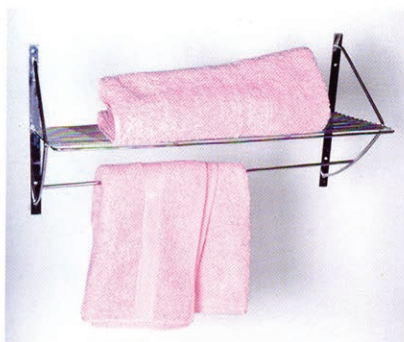

Bathroom Accessories

“An organised bathroom for a fresh day!”

TOWEL STAND

Size (in inches)

W	H
18	32

DETERGENT RACK

DETERGENT RACK

Size (in inches)

W	D	H
12	6	16

TOWEL RACK

Size (in inches)	
W	H
24	10

LAUNDRY BASKET

Size (in inches)		
W	D	H
15	15	20

HANGING MULTIPURPOSE RACK (2 SHELF)

Size (in inches)		
W	D	H
9	6	2

SOAP DISH

HANGING DETERGENT HOLDER

Size (in inches)		
W	D	H
12	6	10

DETERGENT PULLOUT

Code	Size (in mm)			
	D1	D2	H	W
751817	177	115	455	420

TOWEL SHELF

Size (in inches)		
W	D	H
25	10	13