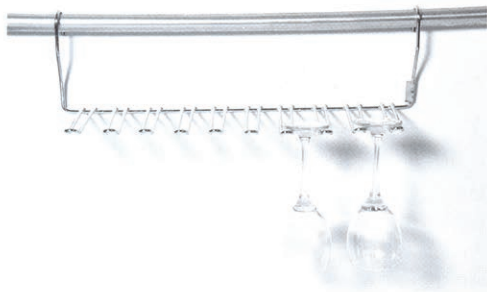

Bar Accessories

“ Let's chill out ! ”

BAR RACK Size (in inches)

W	D	H
32	12	15

WINE GLASS HOLDER (9 GLASS)

WINE GLASS HOLDER (6 GLASS)

12 Glass Holder is also available.